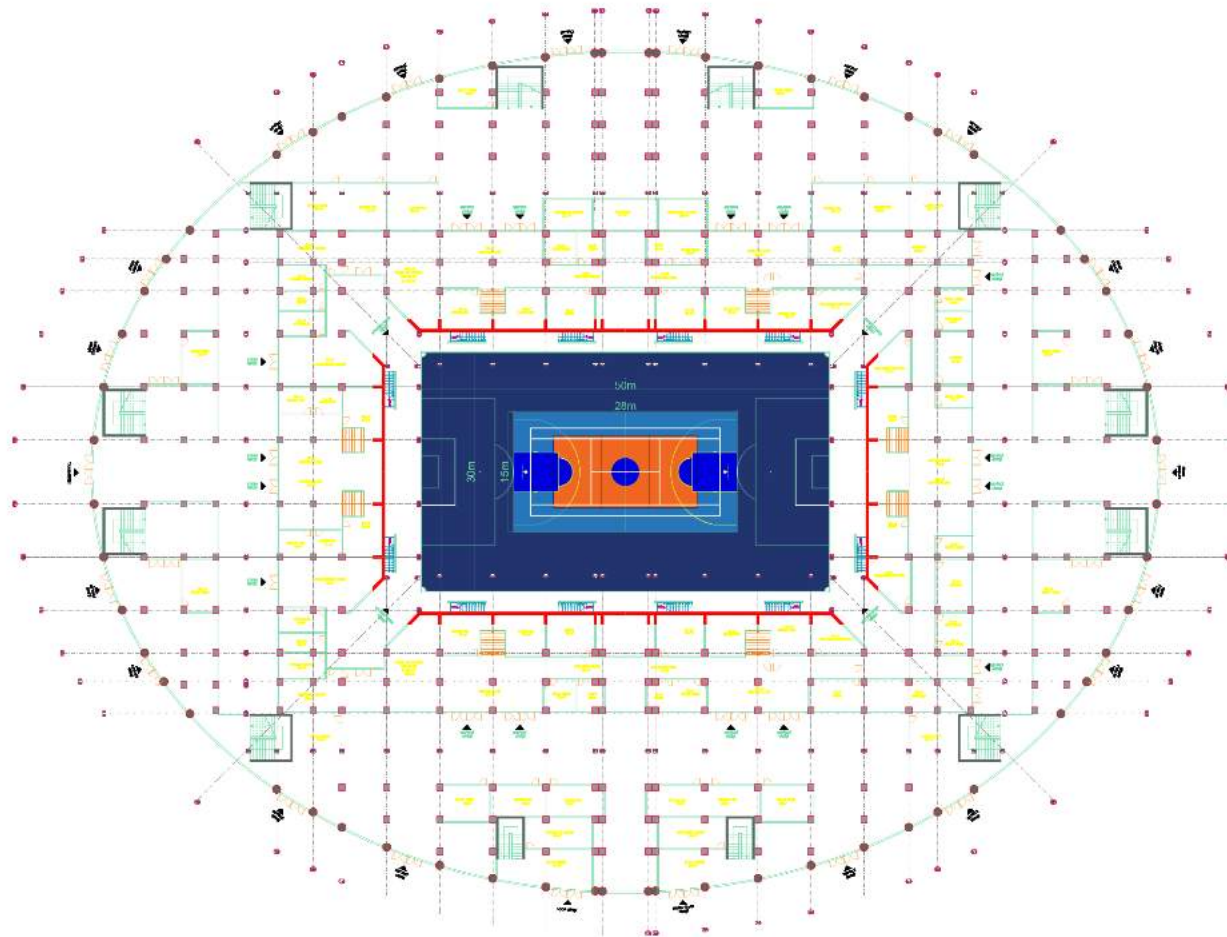

info@reformsports.com

+90 212 533 70 73

MEETING ROOM

reformsports.com

info@reformsports.com

+90 212 533 70 73

GROUND FLOOR ARCHITECTURAL PLAN

FIRST FLOOR ARCHITECTURAL PLAN