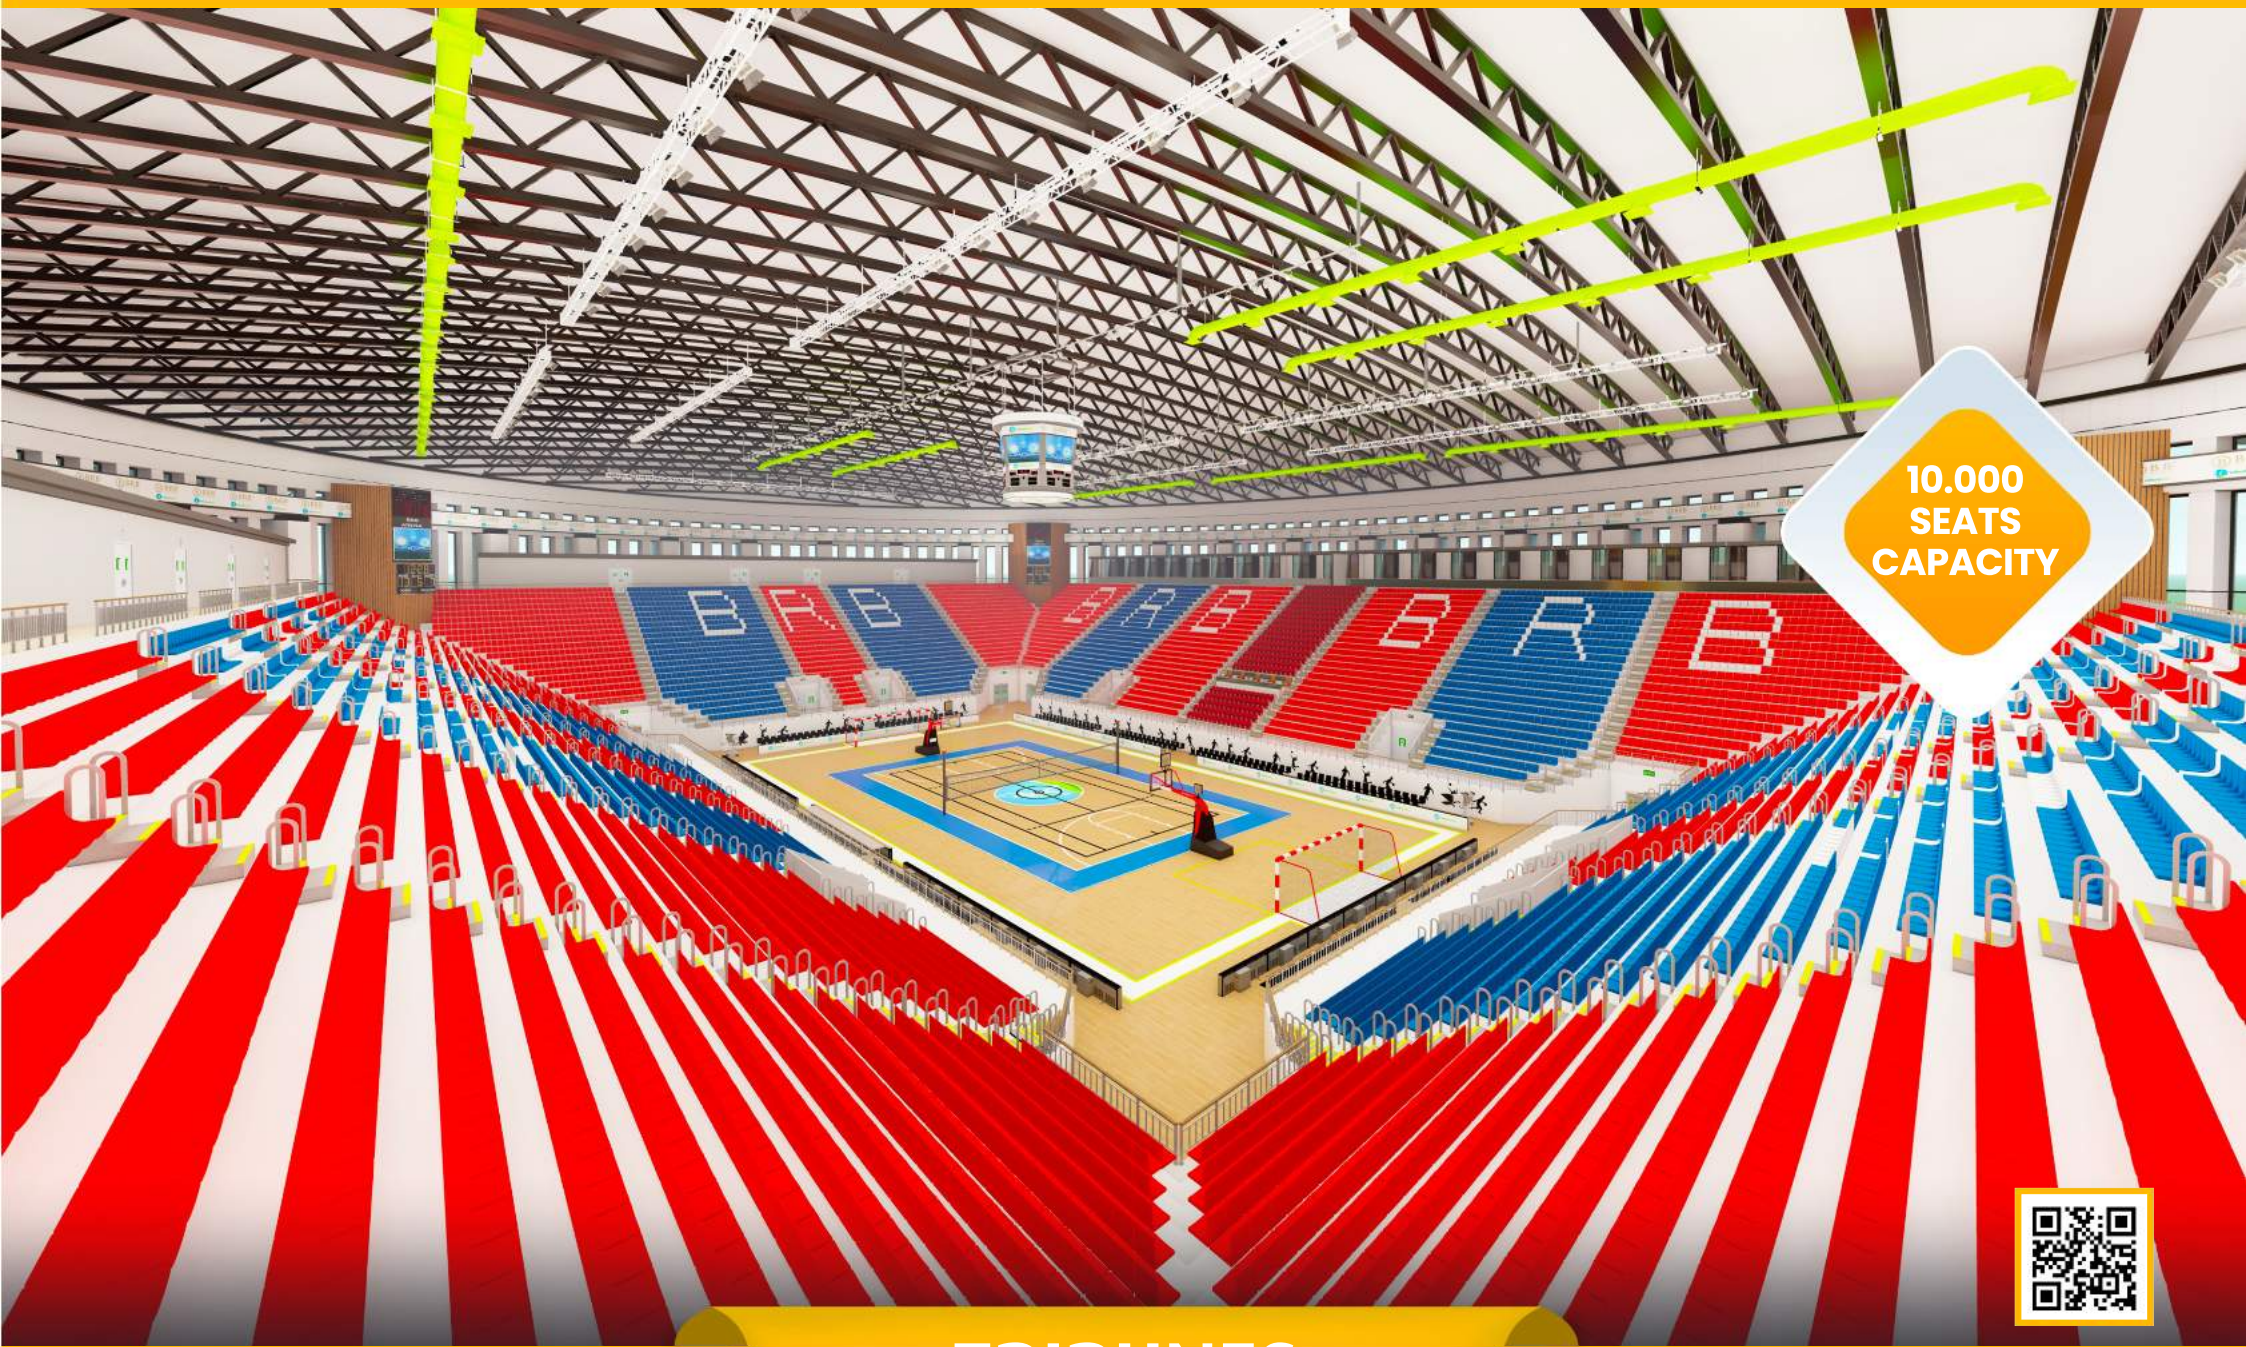

+90 212 533 70 73

FIBA STANDARDS PARQUET FLOOR

reformsports.com

info@reformsports.com

+90 212 533 70 73

INTERNATIONAL STANDARD EQUIPMENT

10.000
SEATS
CAPACITY

TRIBUNES