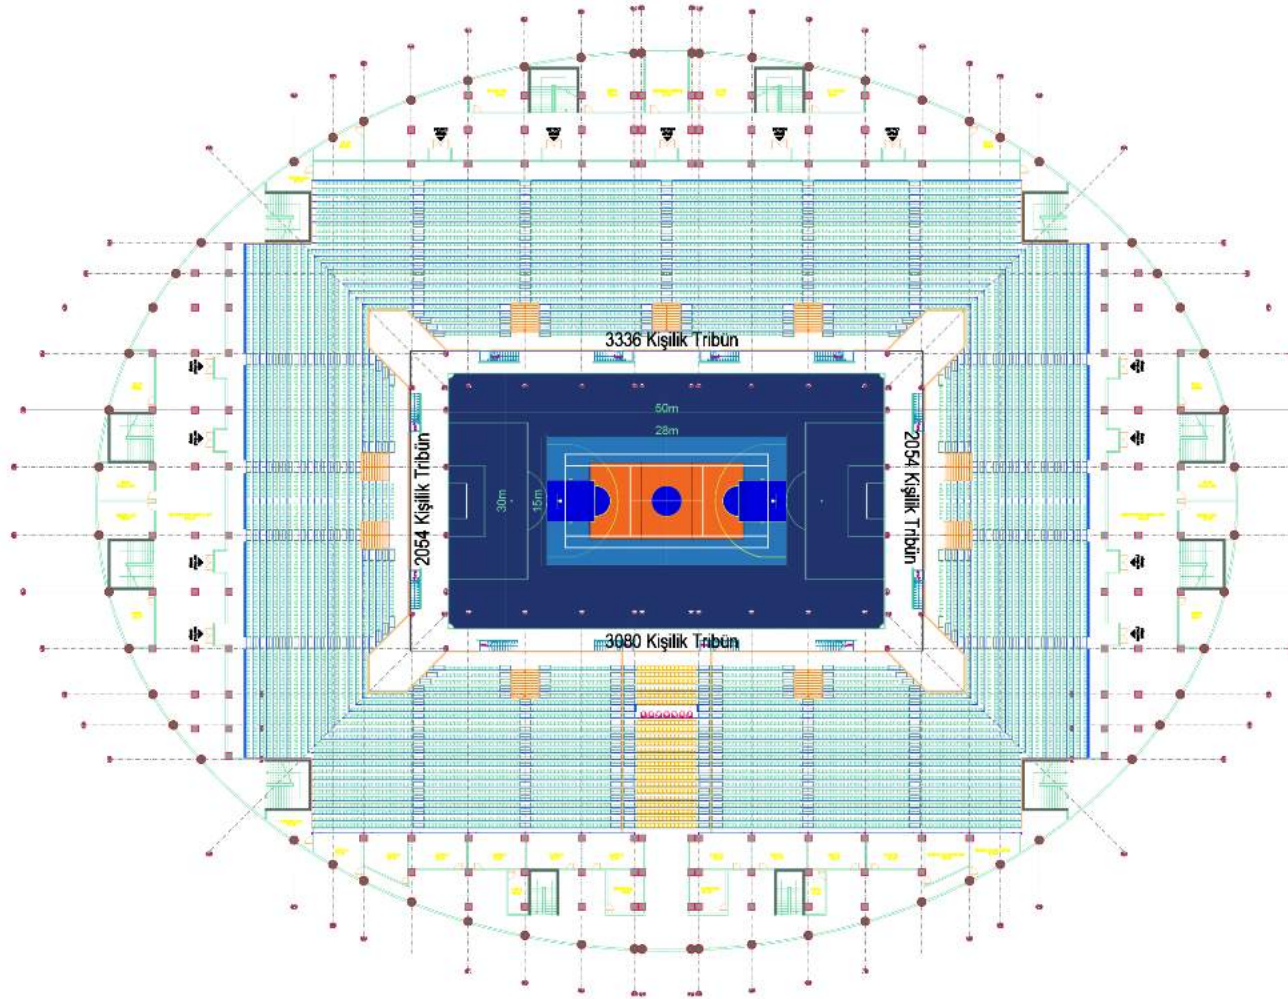

THIRD FLOOR ARCHITECTURAL PLAN