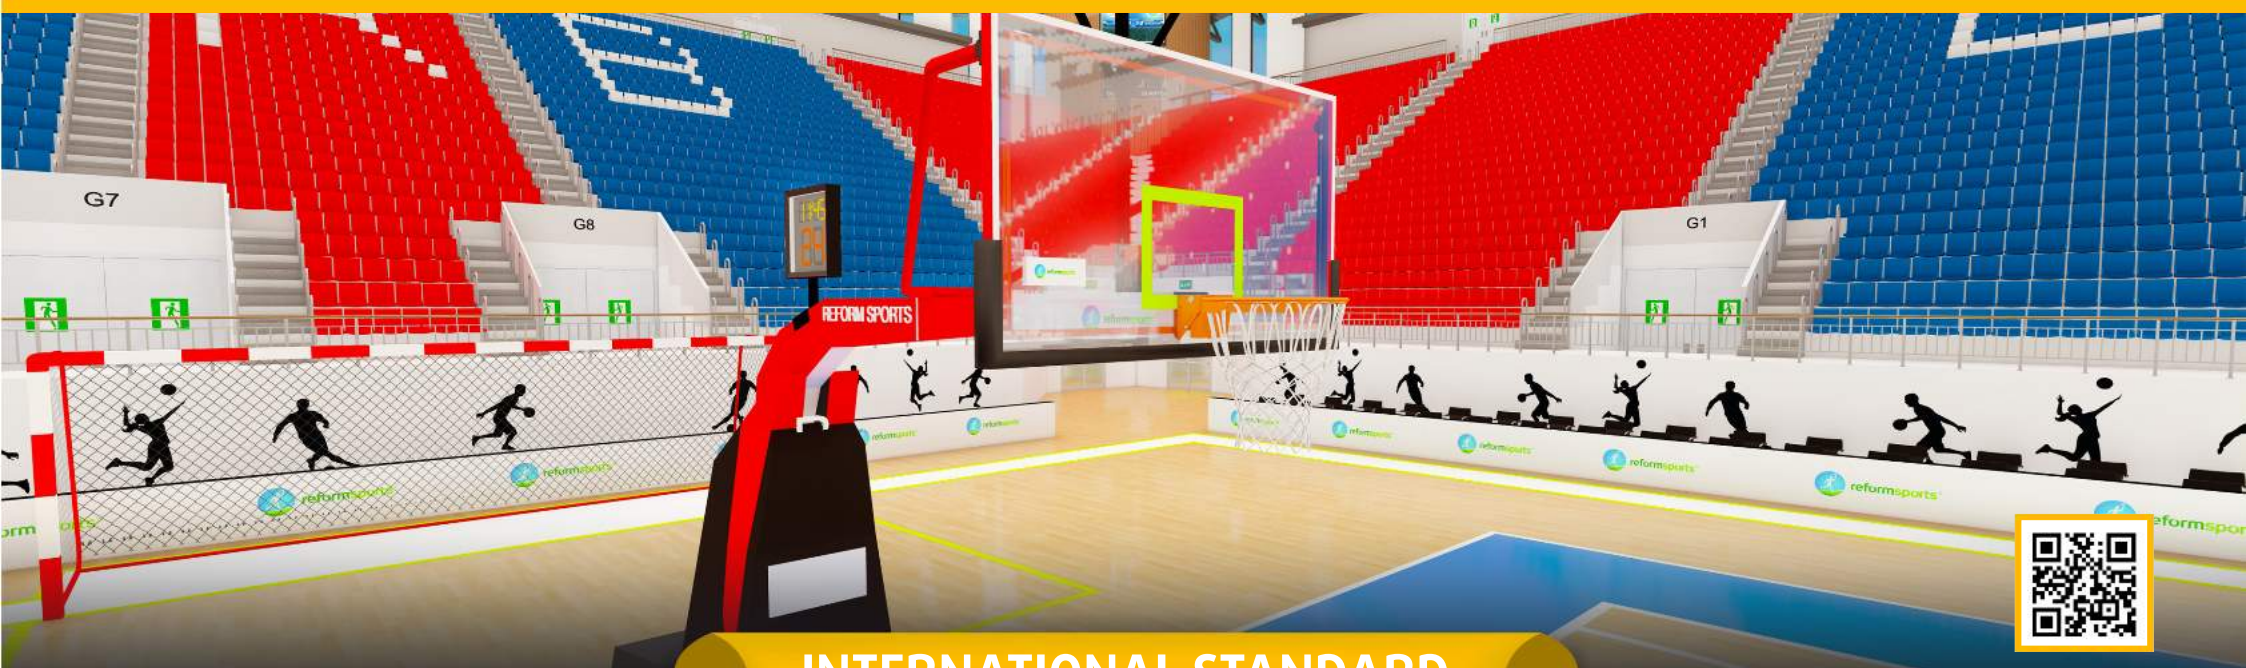

+90 212 533 70 73

FIBA STANDARDS PARQUET FLOOR

reformsports.com

info@reformsports.com

+90 212 533 70 73

INTERNATIONAL STANDARD EQUIPMENT

10.000
SEATS
CAPACITY

TRIBUNES