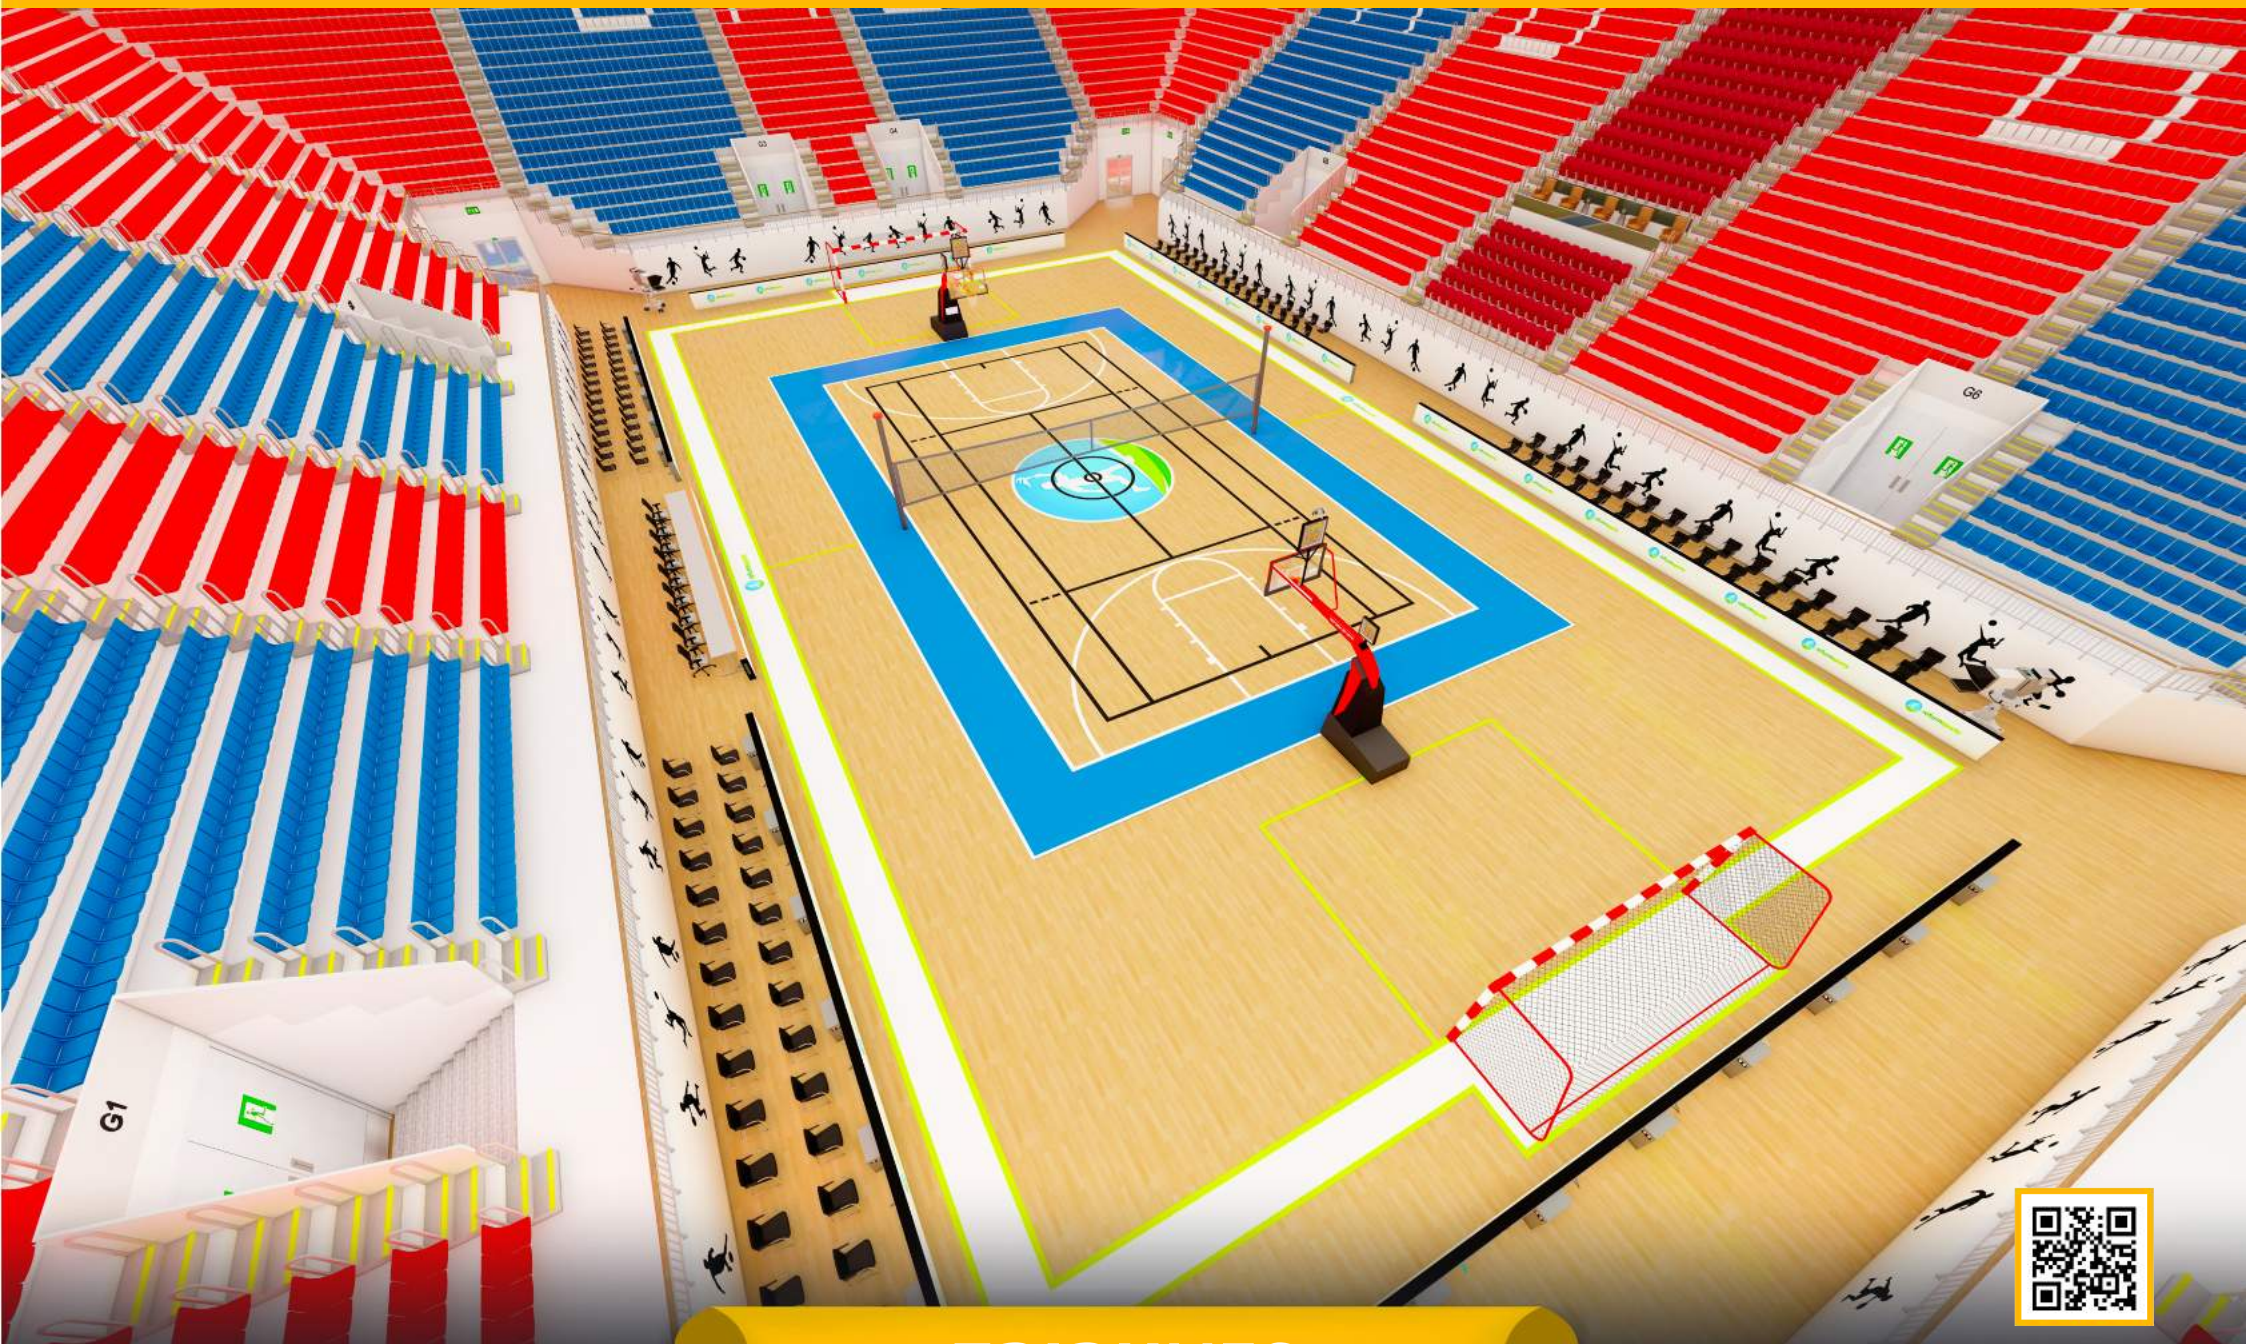

TRIBUNES

reformsports.com

info@reformsports.com

+90 212 533 70 73

YOUR TEAM HERE

HOME	888	GUEST	888	PER	8	SHOT	88.88
TIME	88:88	HOME T.O.L	8	GUEST T.O.L	8		
EVENT	888	HEAT	888	LANE	PLACE	TIME	
88	88	88	88	88	88	88	88
88	88	88	88	88	88	88	88
88	88	88	88	88	88	88	88
88	88	88	88	88	88	88	88
88	88	88	88	88	88	88	88
88	88	88	88	88	88	88	88

BRB ARENA

HOME TO GO GUEST

DOWN QUARTER