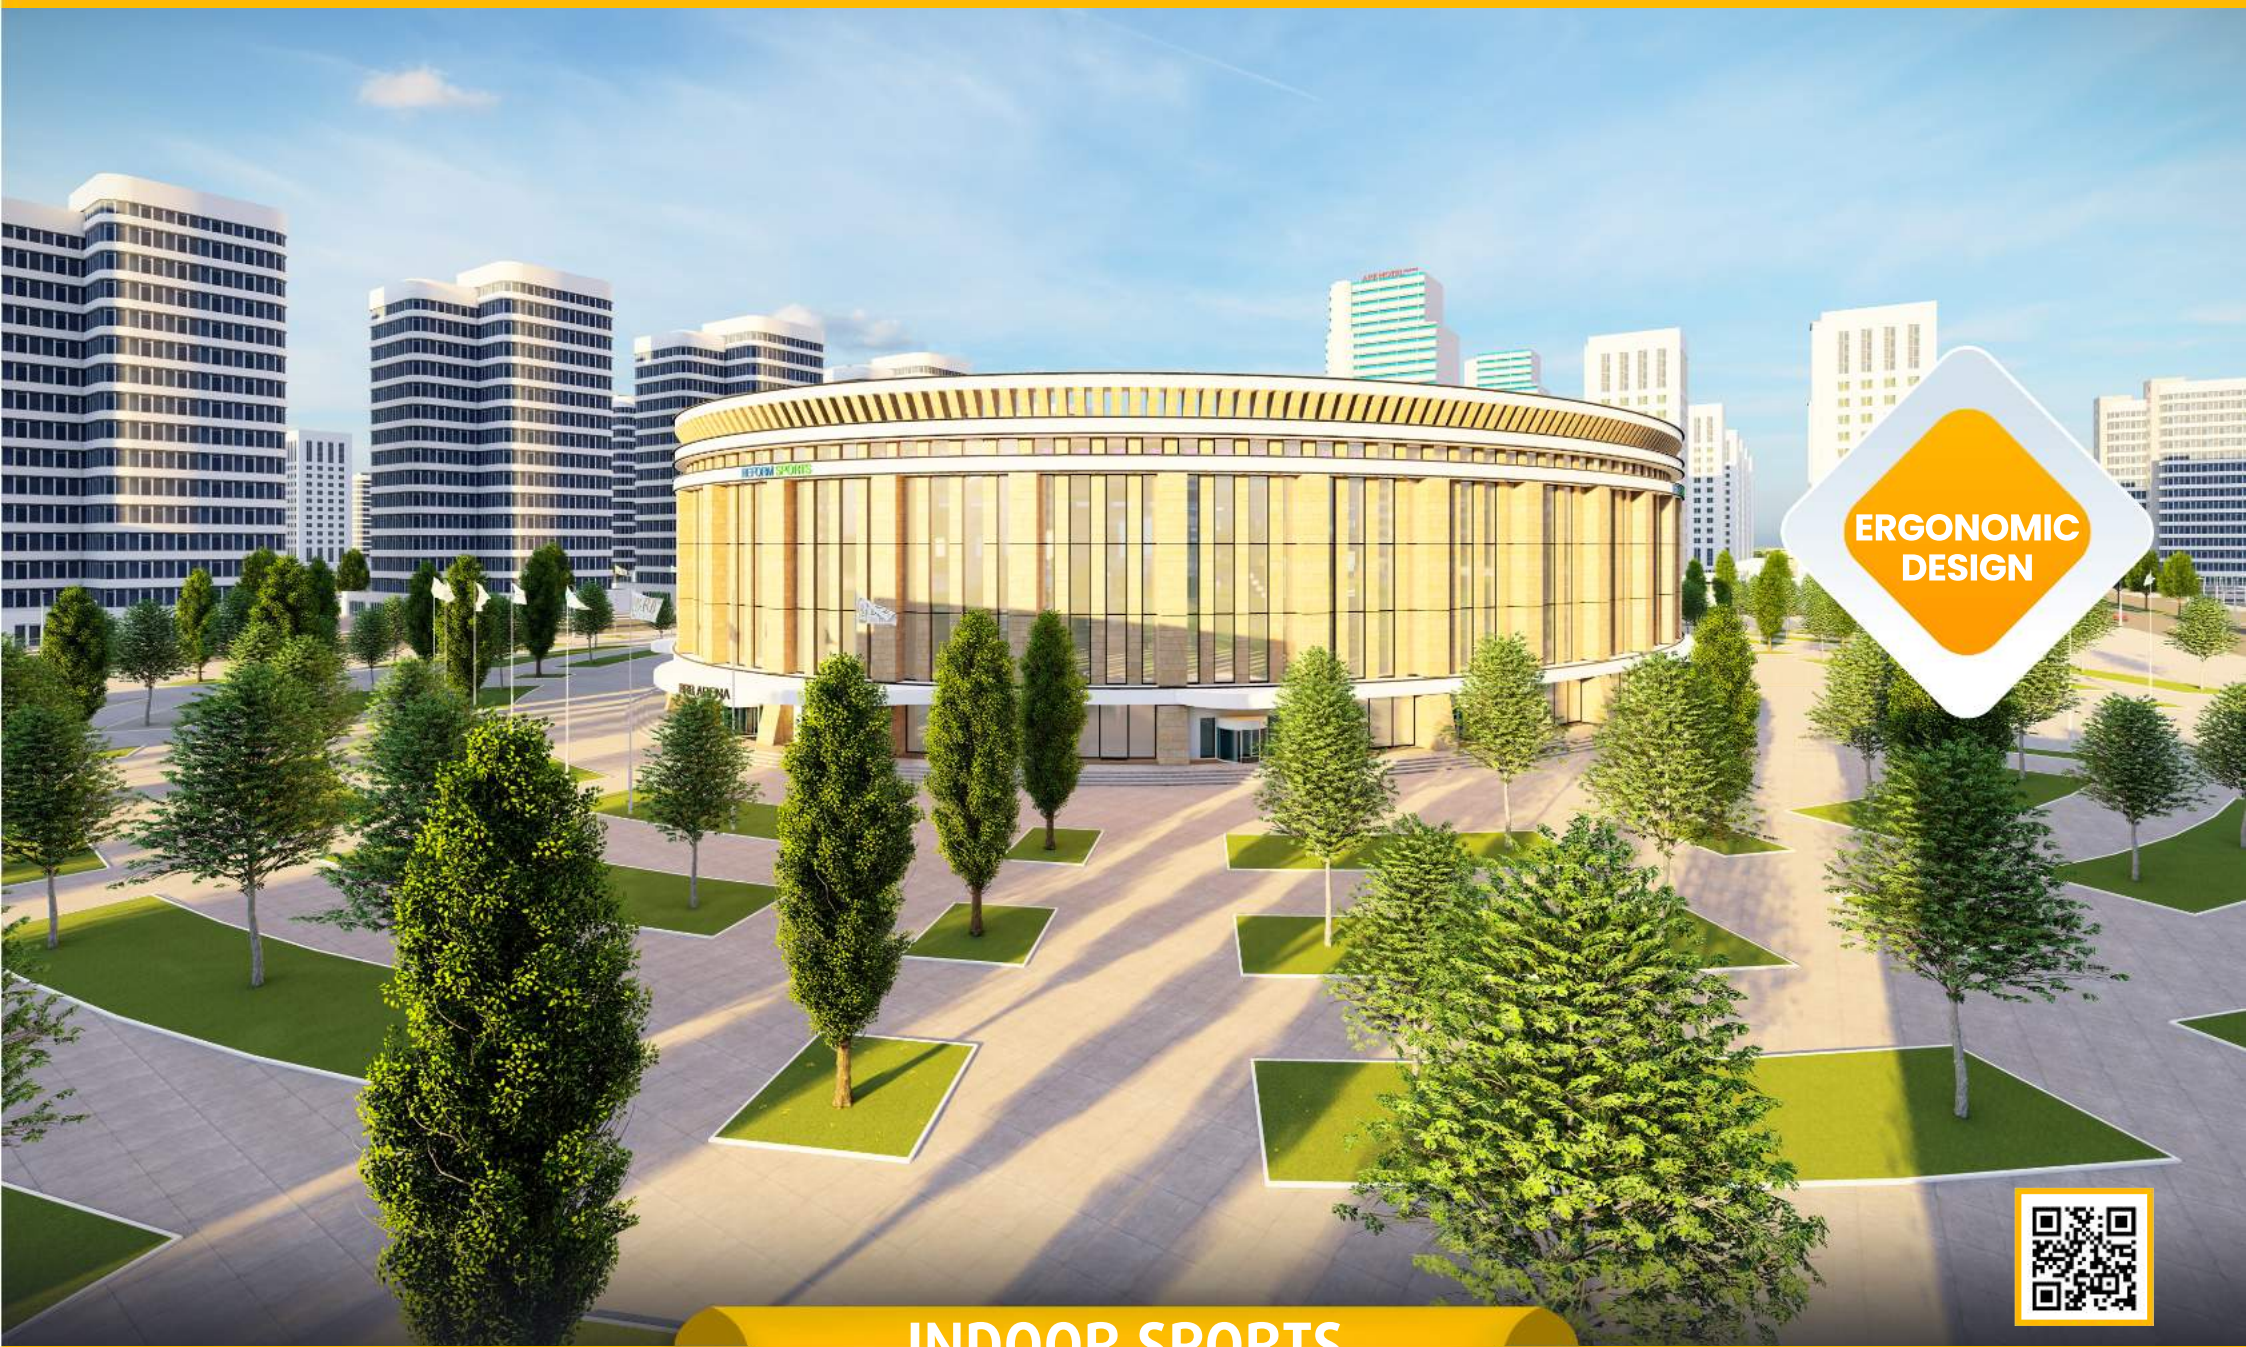

15.000 m²
TOTAL
CONSTRUCTION
AREA

INDOOR SPORTS ARENA

11.000 m²
INDOOR
AREA

INDOOR SPORTS ARENA

**ERGONOMIC
DESIGN**

INDOOR SPORTS ARENA

reformsports.com

info@reformsports.com