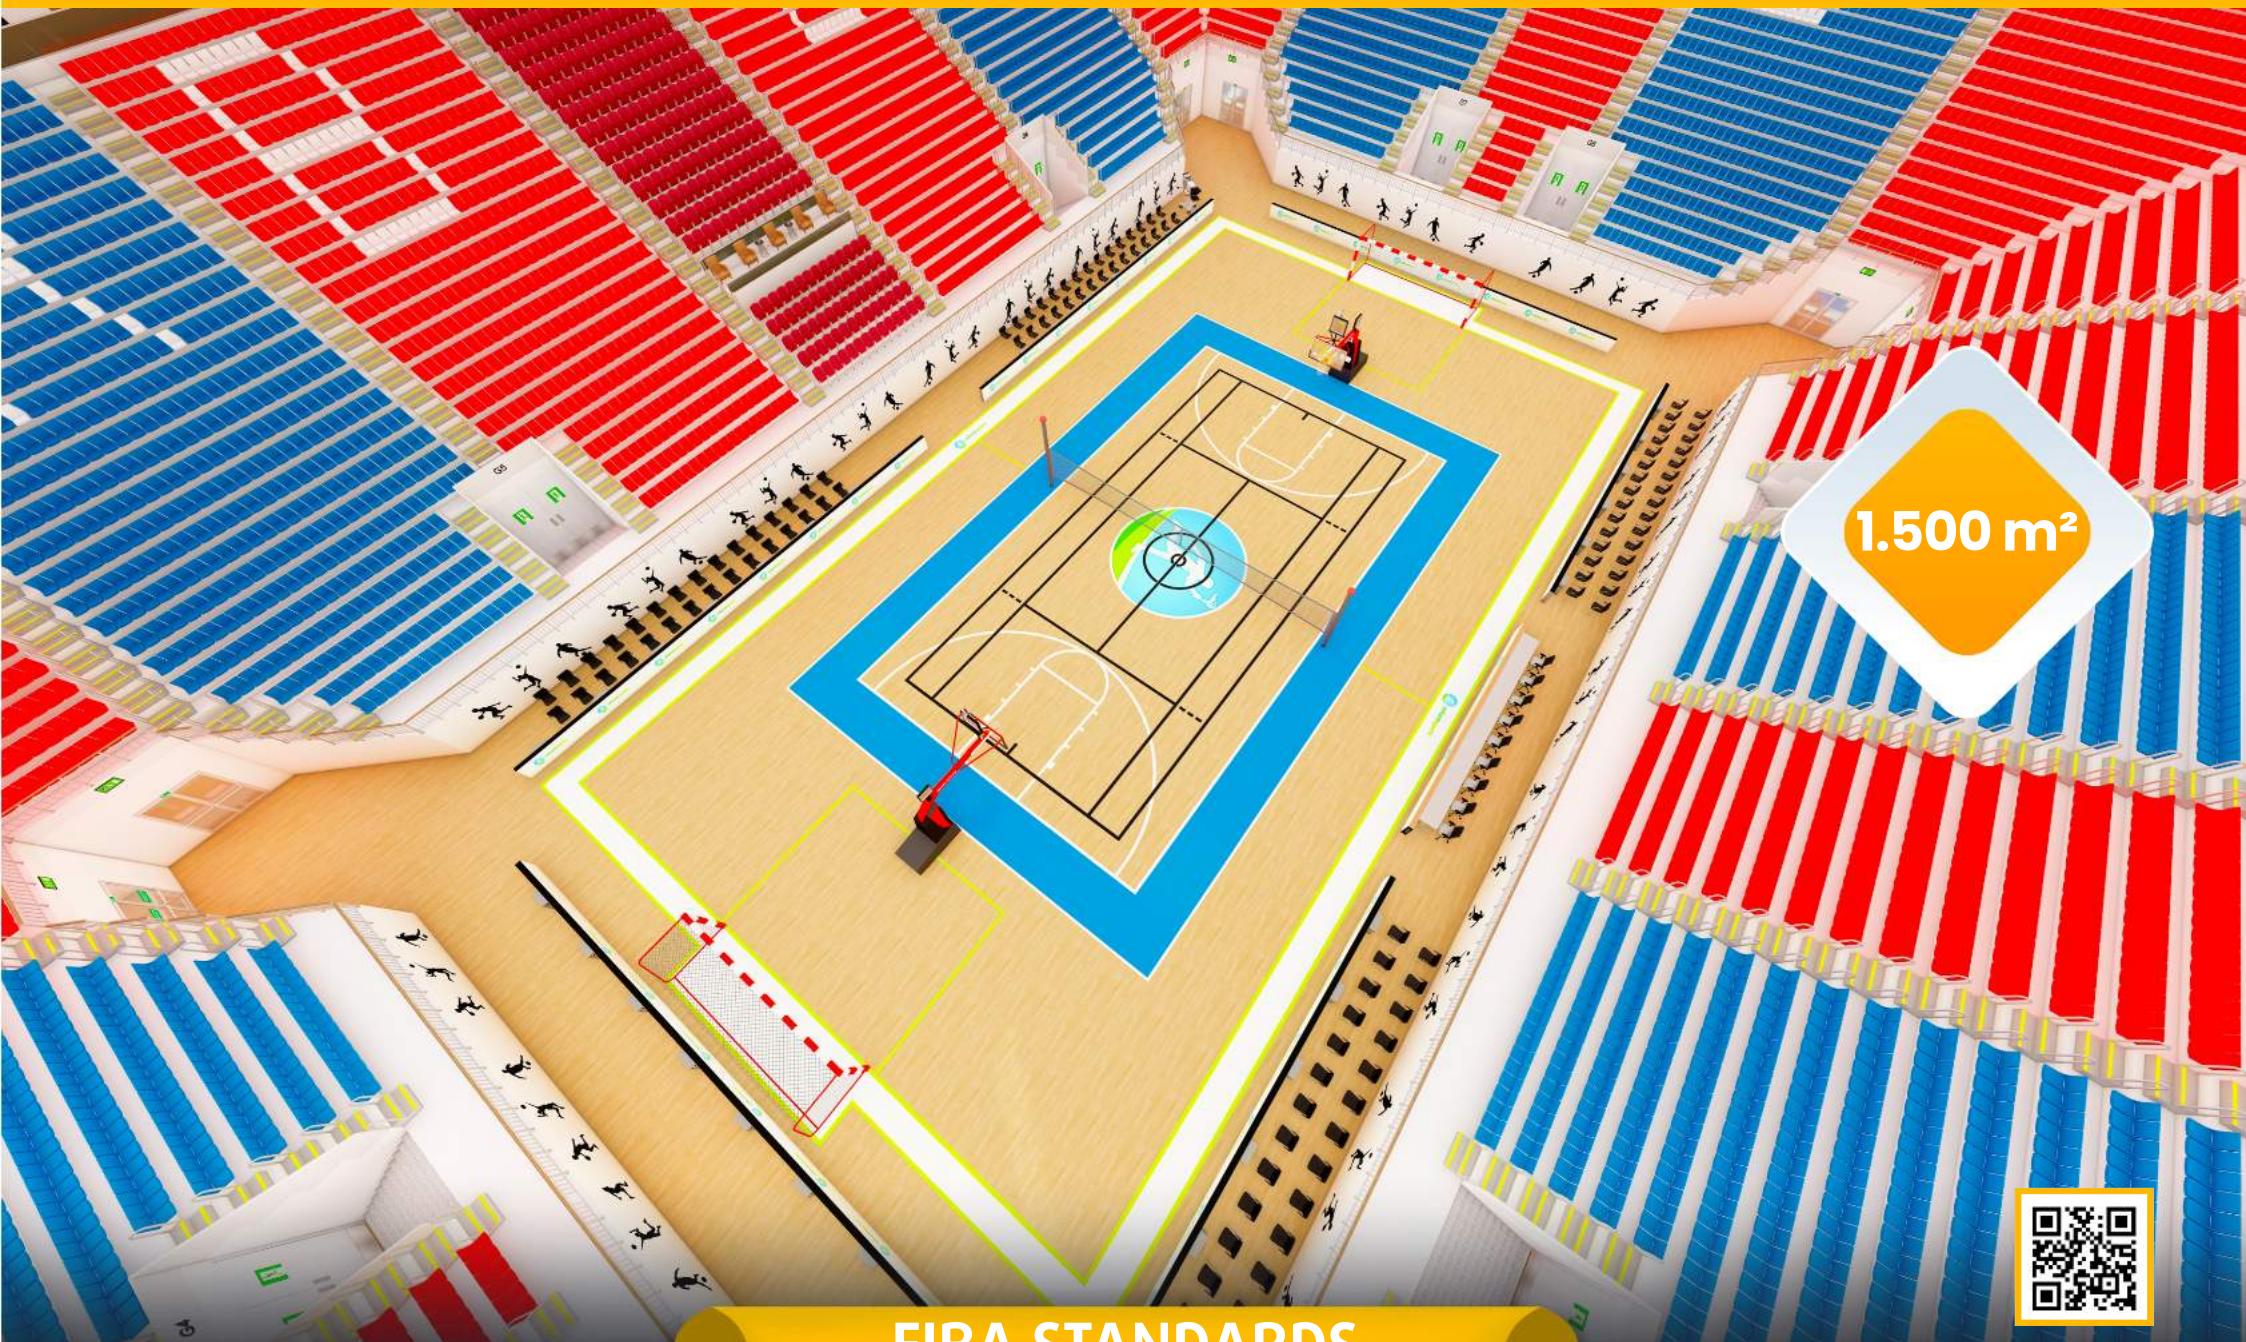

FIBA STANDARDS PARQUET FLOOR

reformsports.com

info@reformsports.com

+90 212 533 70 73