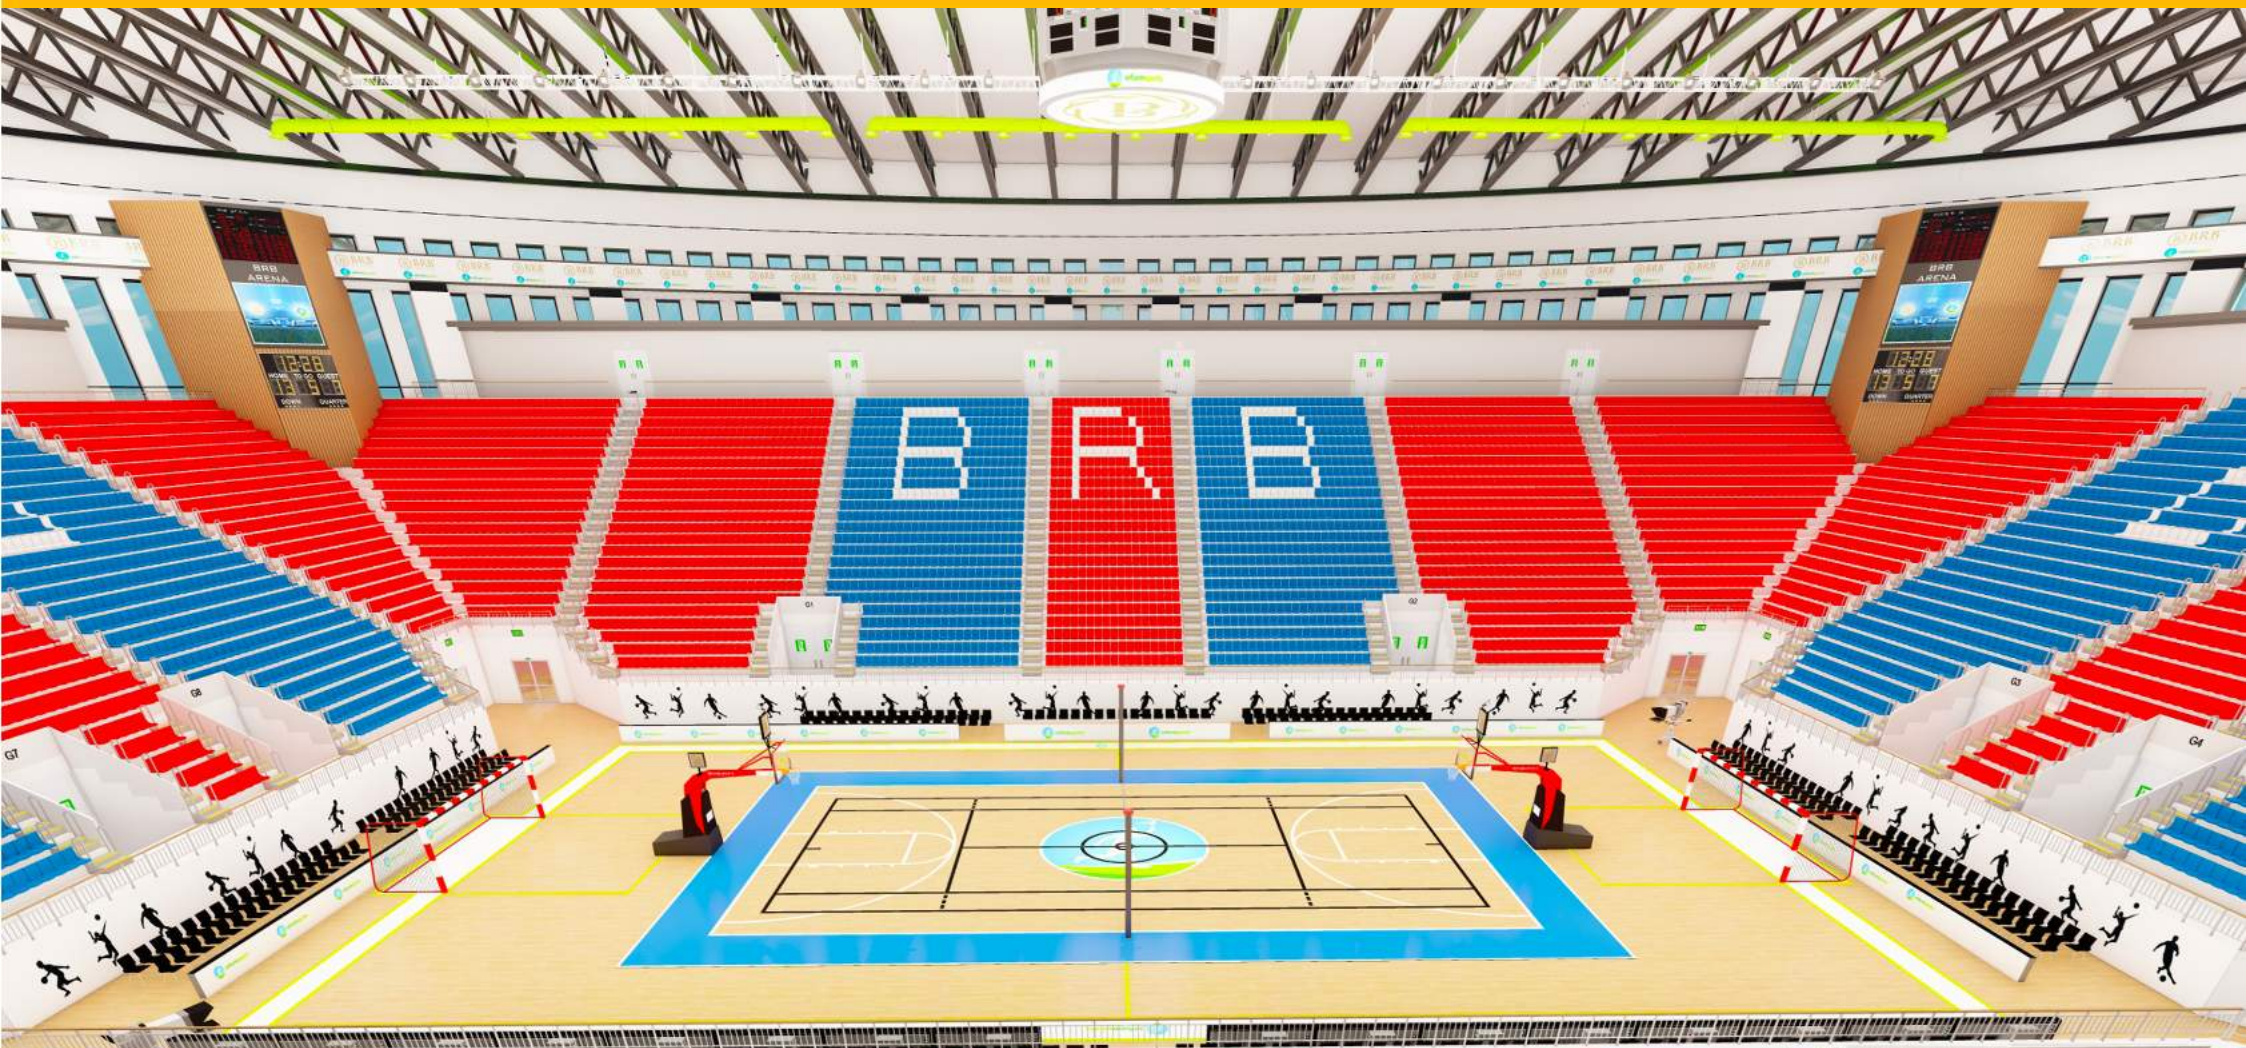

FIBA STANDARDS PARQUET FLOOR

reformsports.com

info@reformsports.com

+90 212 533 70 73