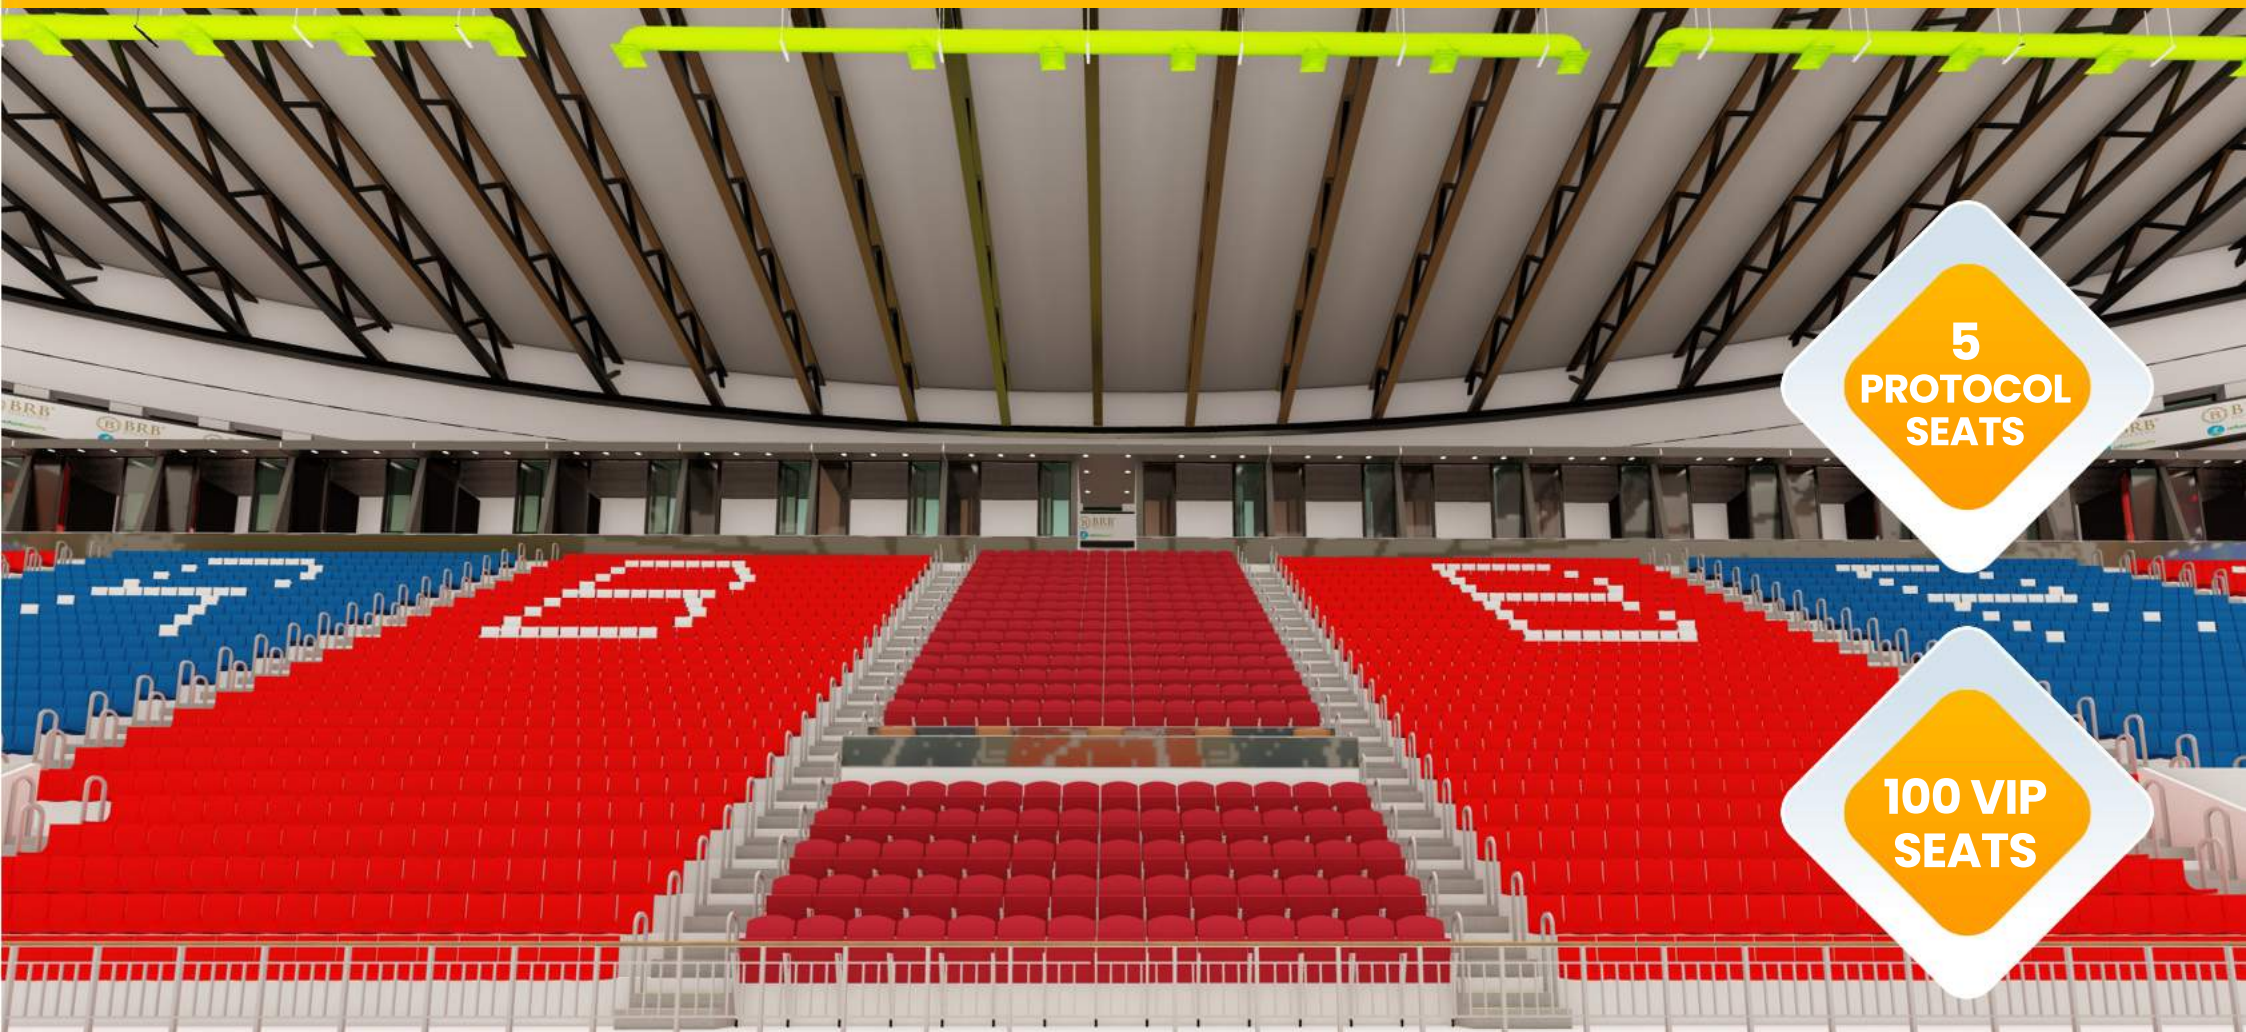

+90 212 533 70 73

FIBA STANDARDS PARQUET FLOOR

reformsports.com

info@reformsports.com

+90 212 533 70 73

INTERNATIONAL STANDARD EQUIPMENT

10.000
SEATS
CAPACITY

TRIBUNES