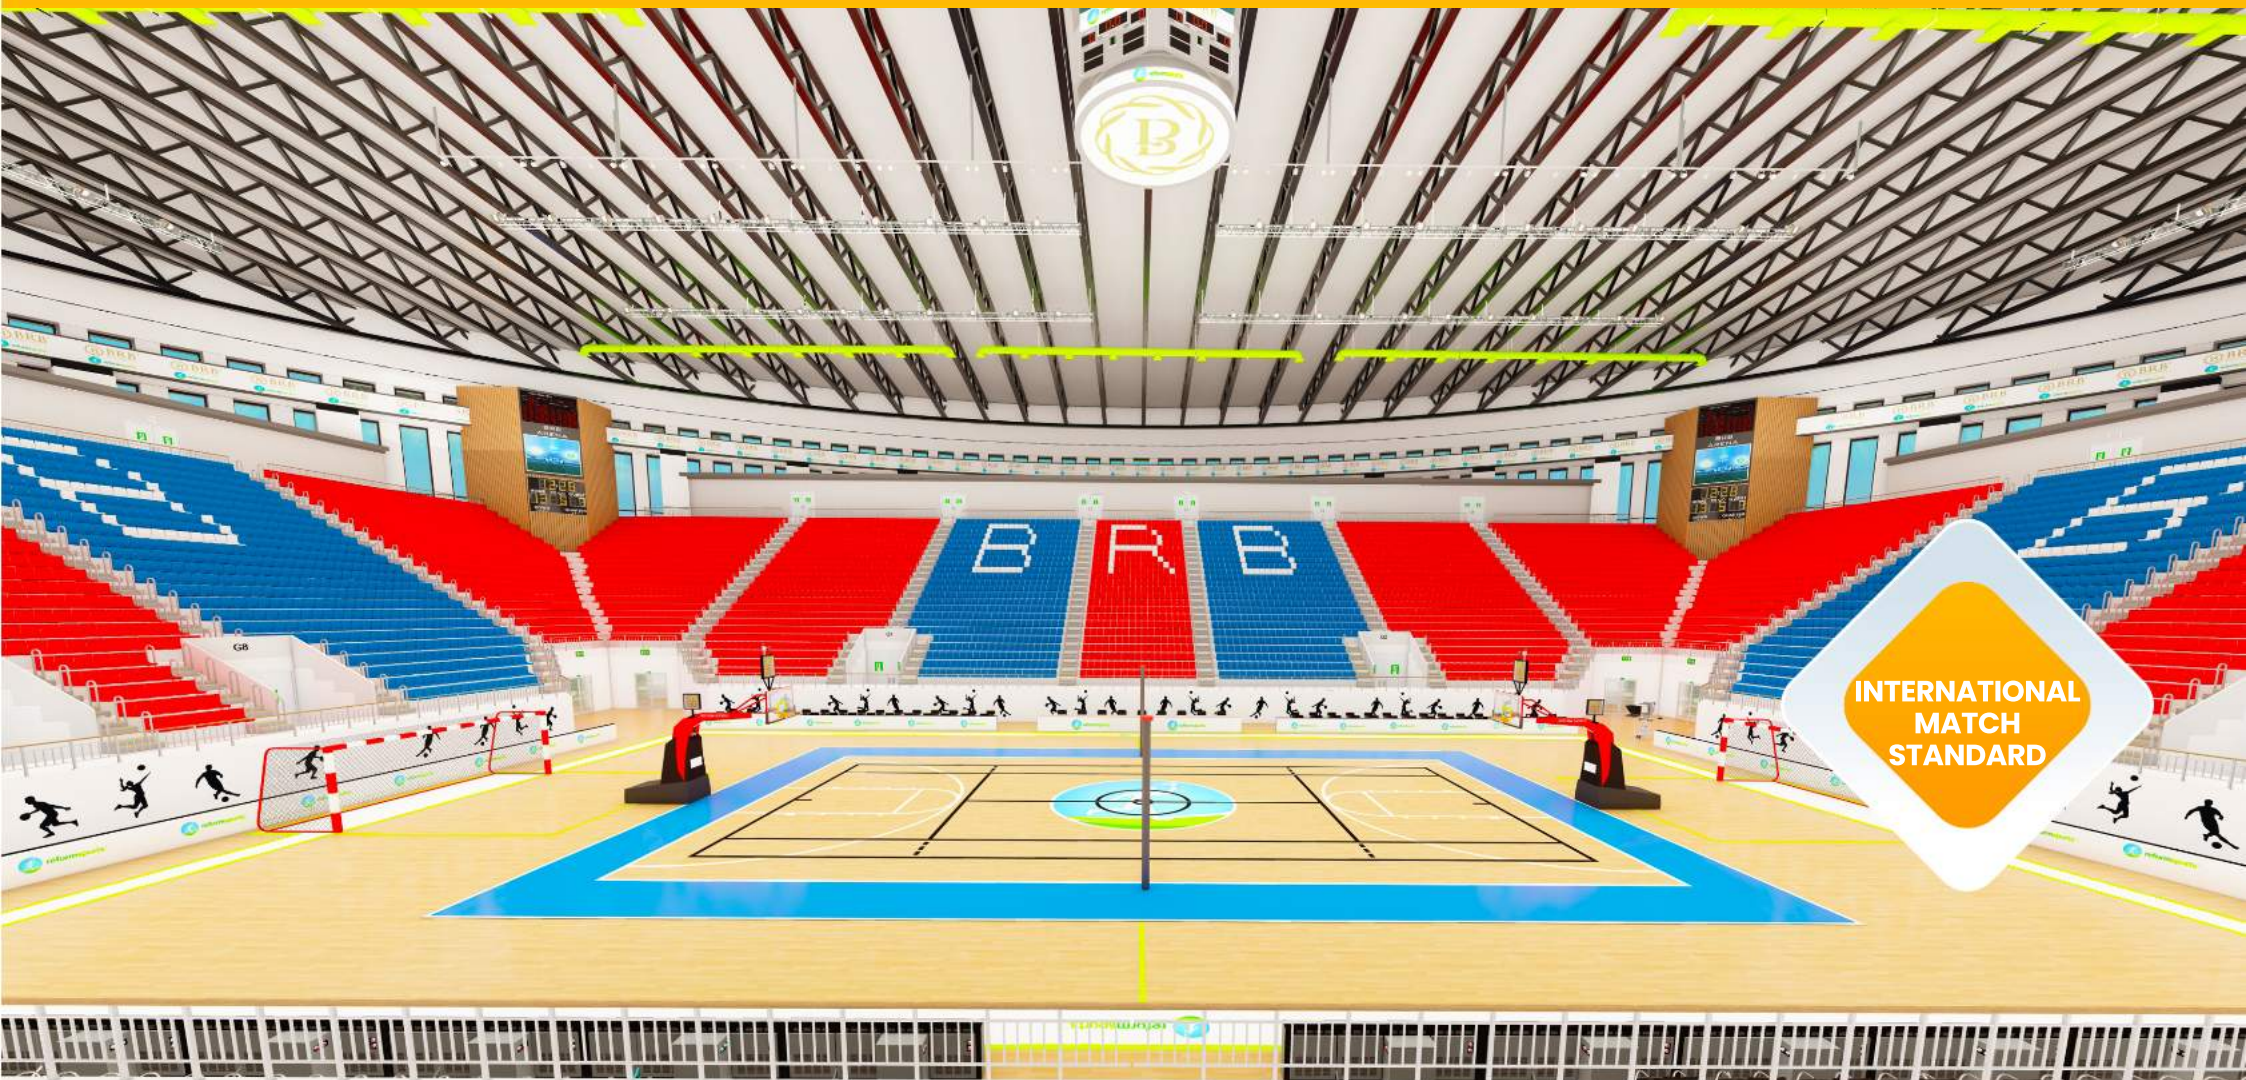

INTERNATIONAL
MATCH
STANDARD

FIBA STANDARDS PARQUET FLOOR