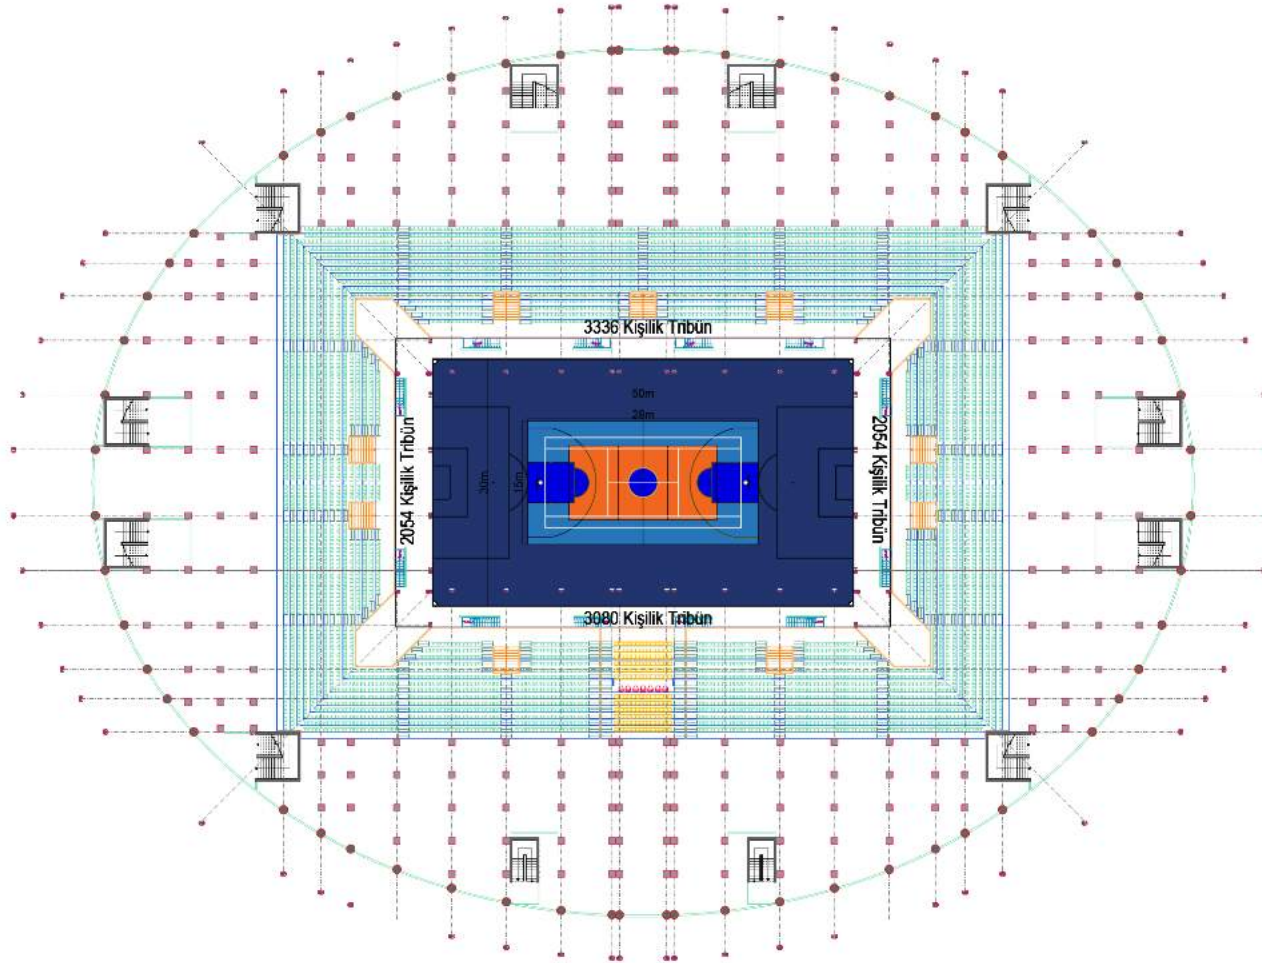

info@reformsports.com

+90 212 533 70 73

MEETING ROOM

reformsports.com

info@reformsports.com

+90 212 533 70 73

GROUND FLOOR ARCHITECTURAL PLAN

FIRST FLOOR ARCHITECTURAL PLAN