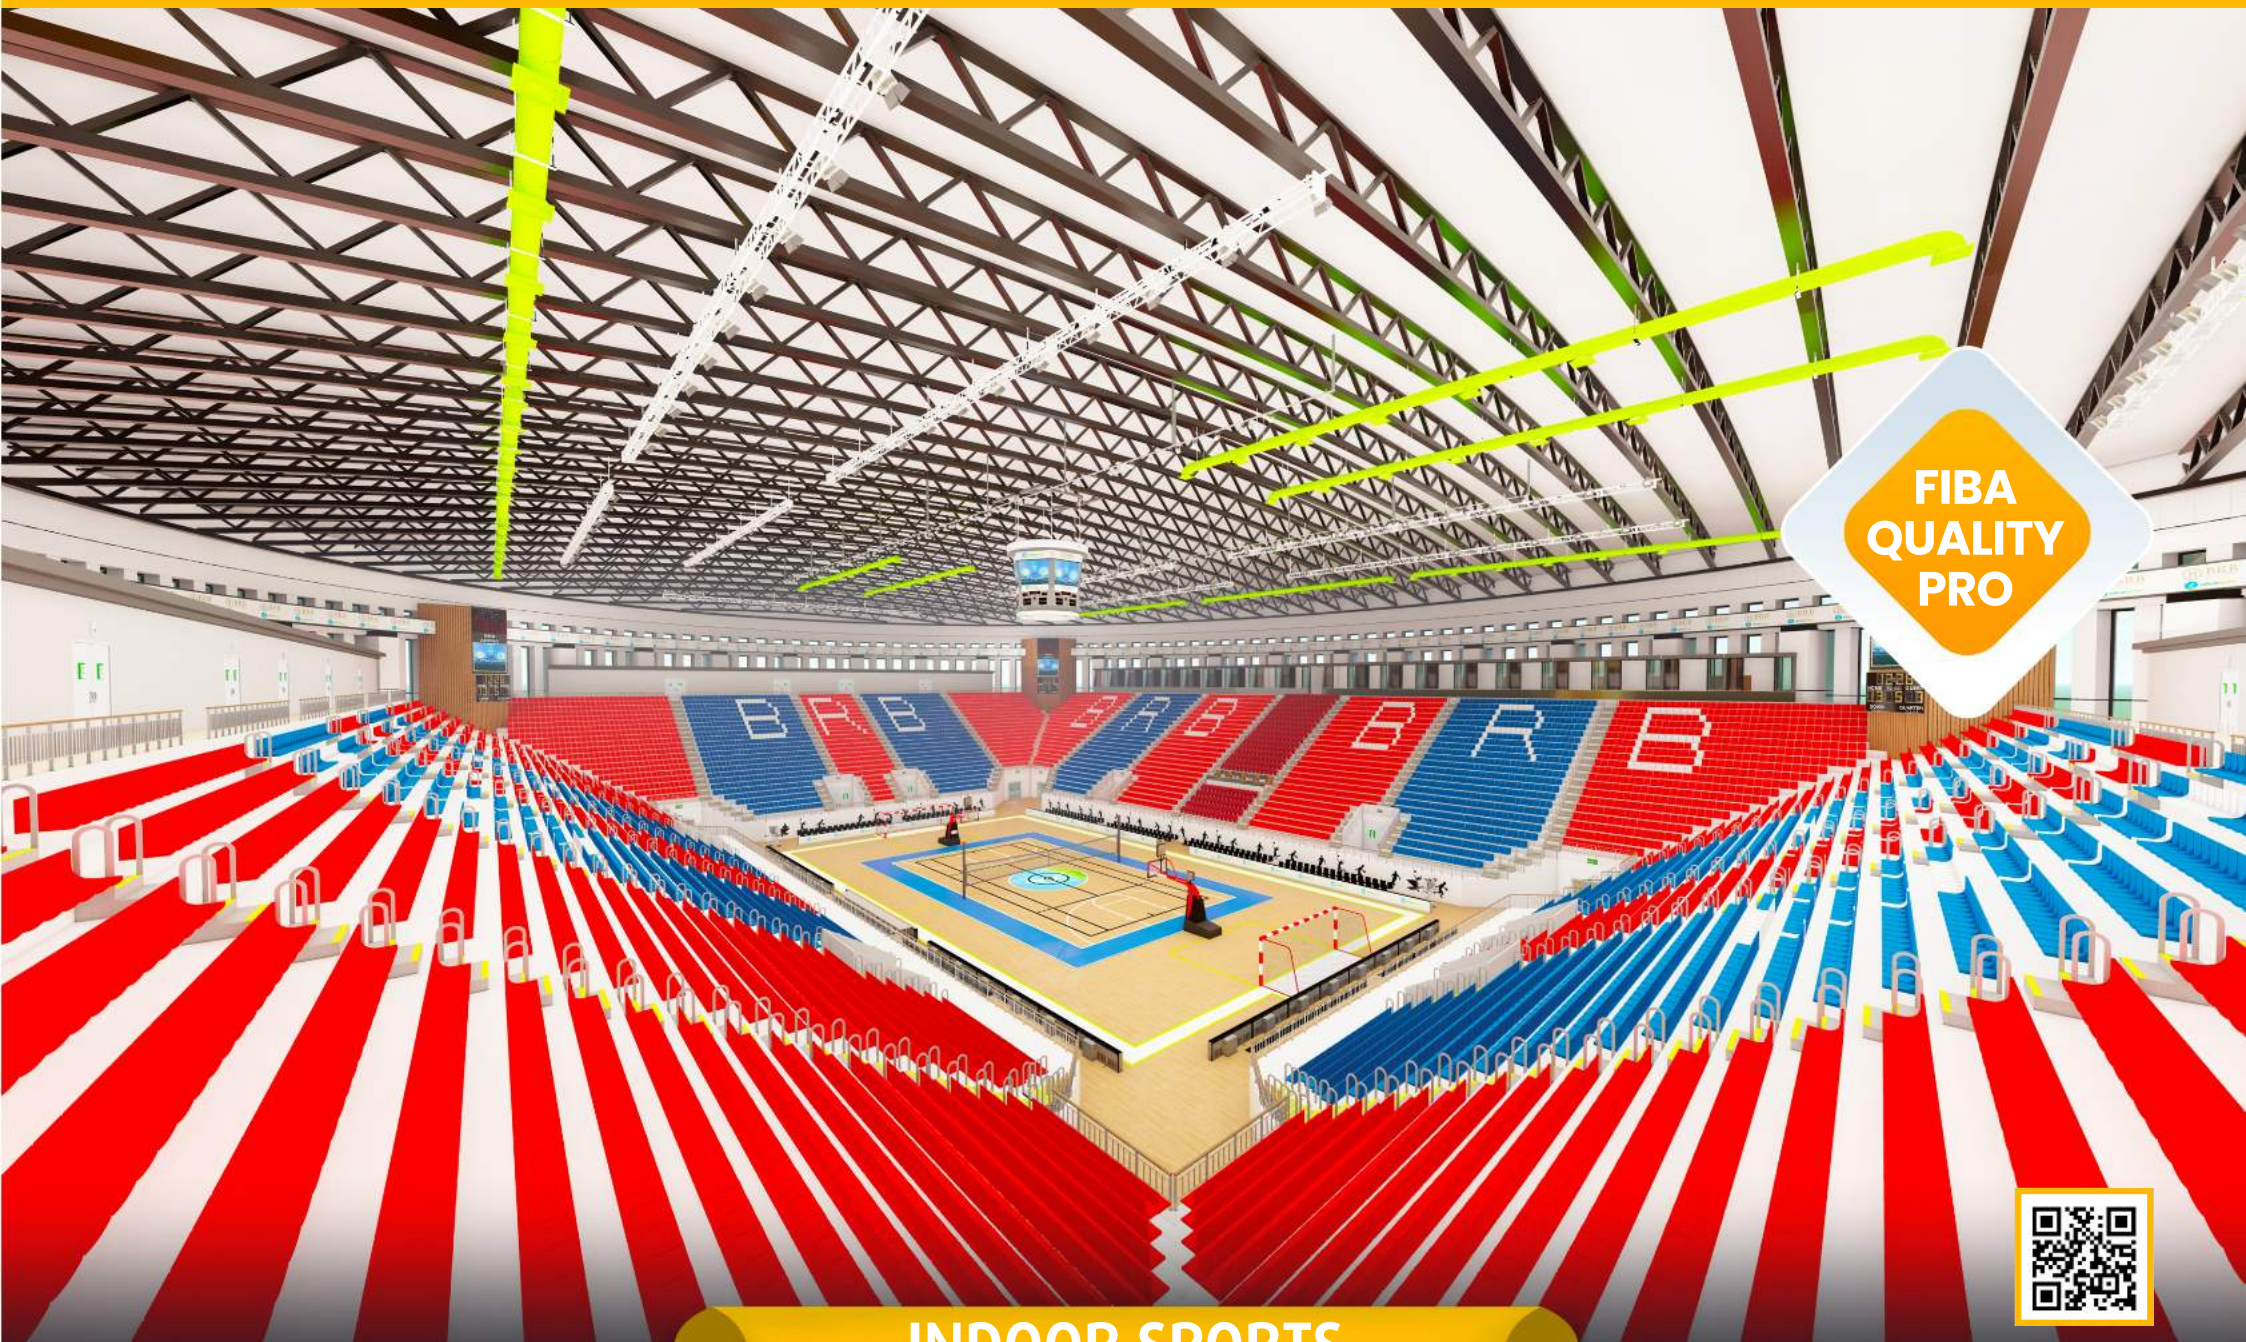

**FIBA
QUALITY
PRO**

INDOOR SPORTS ARENA

reformsports.com

info@reformsports.com

+90 212 533 70 73