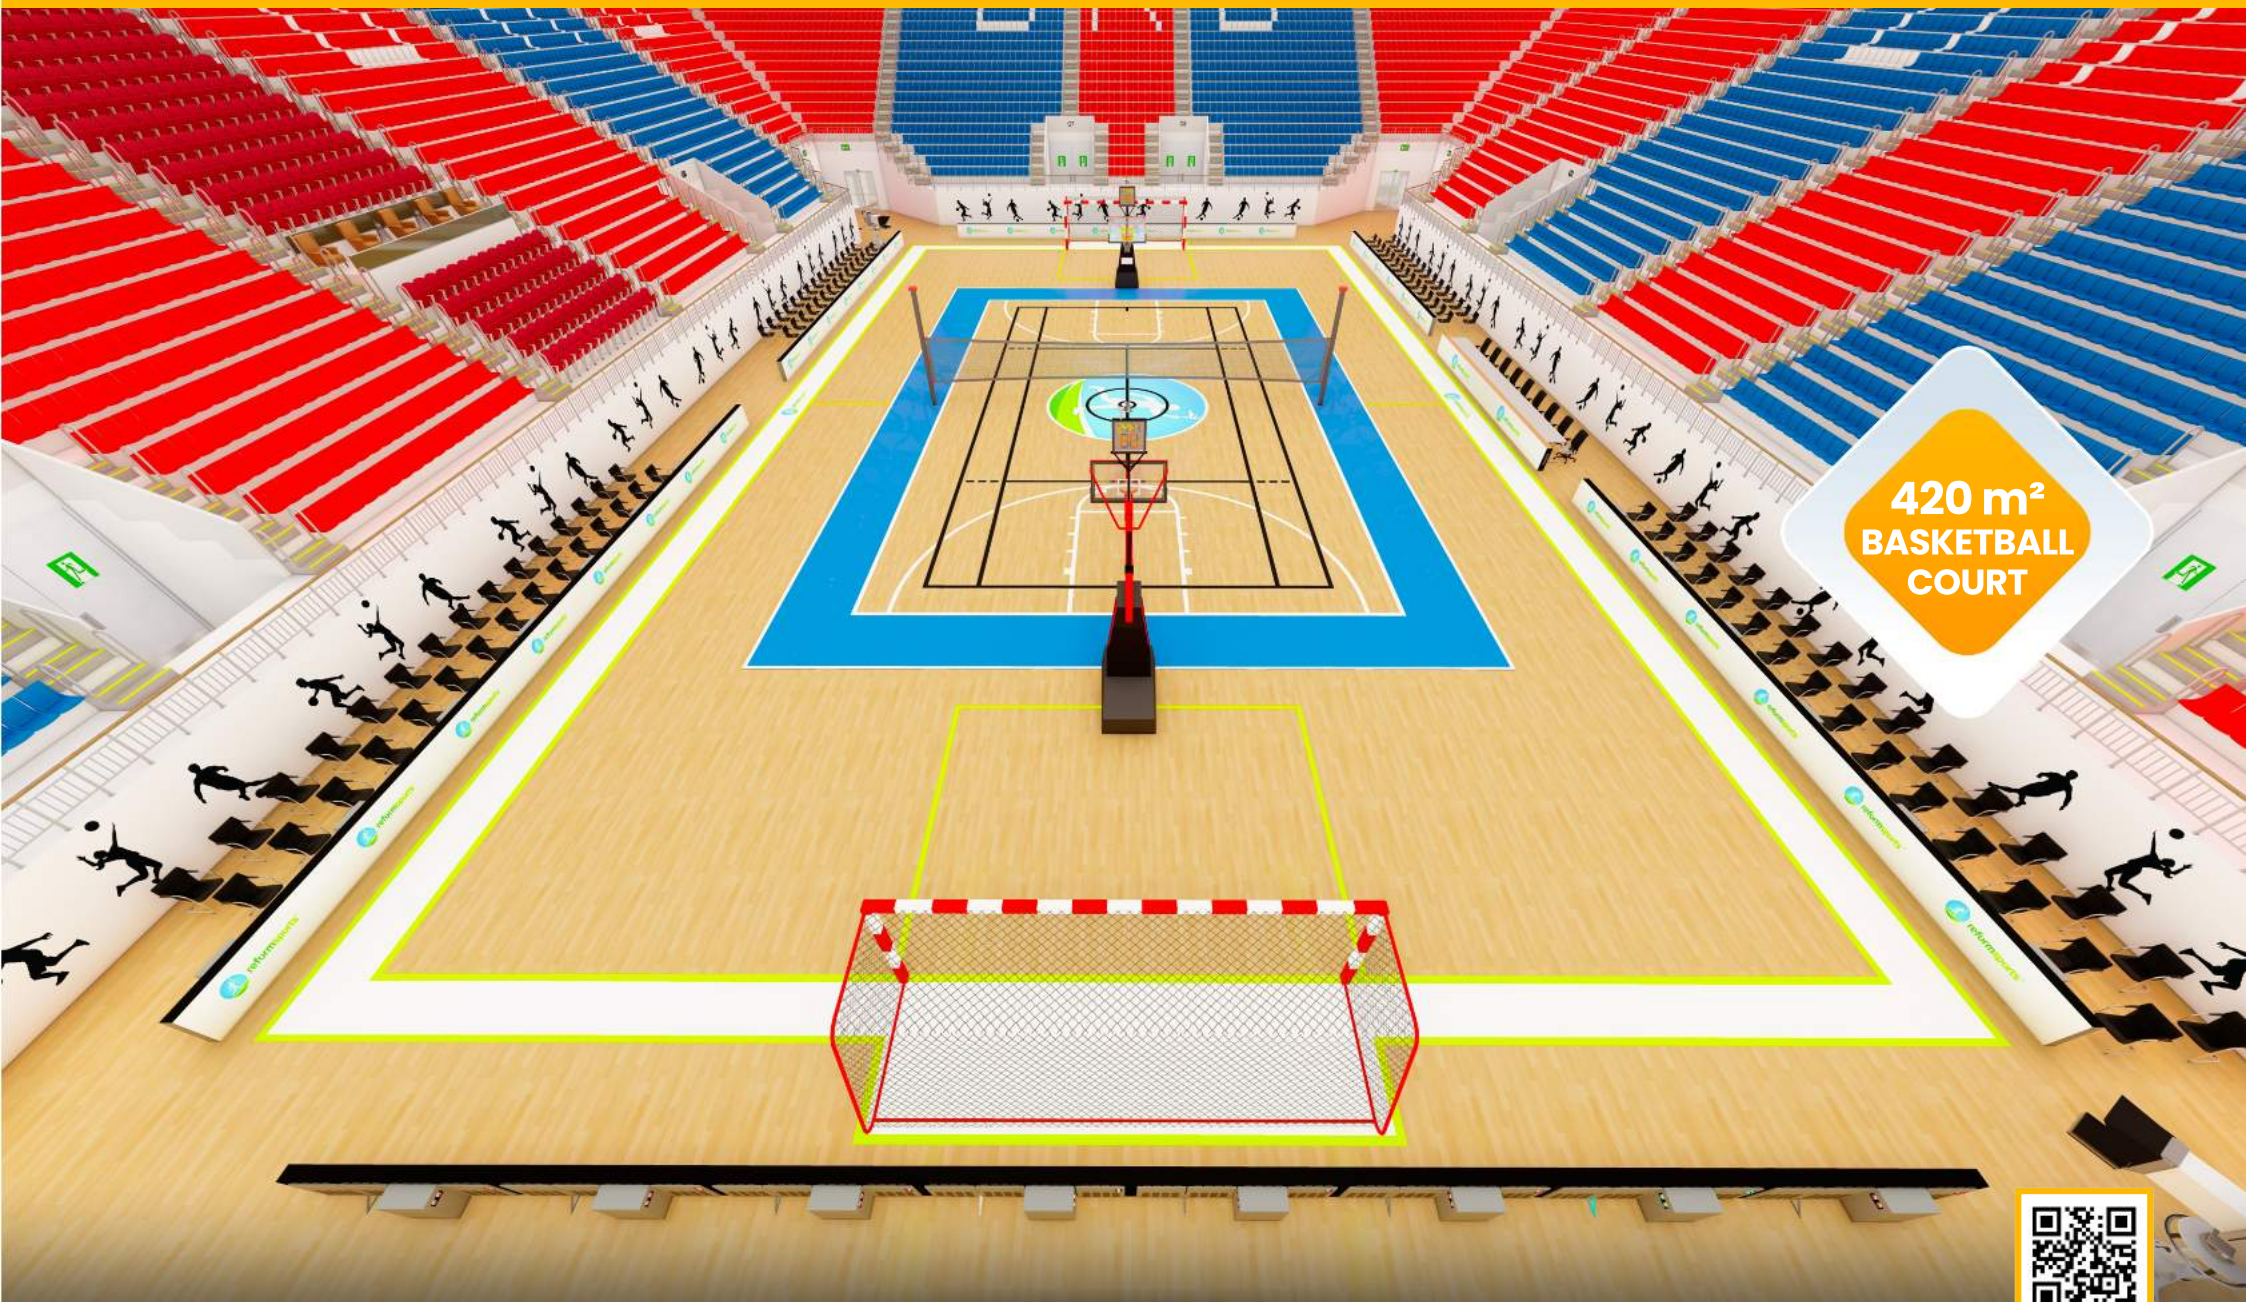

info@reformsports.com

+90 212 533 70 73

INTERNATIONAL
MATCH
STANDARD

FIBA STANDARDS PARQUET FLOOR

420 m²
BASKETBALL
COURT

FIBA STANDARDS PARQUET FLOOR

reformsports.com

info@reformsports.com