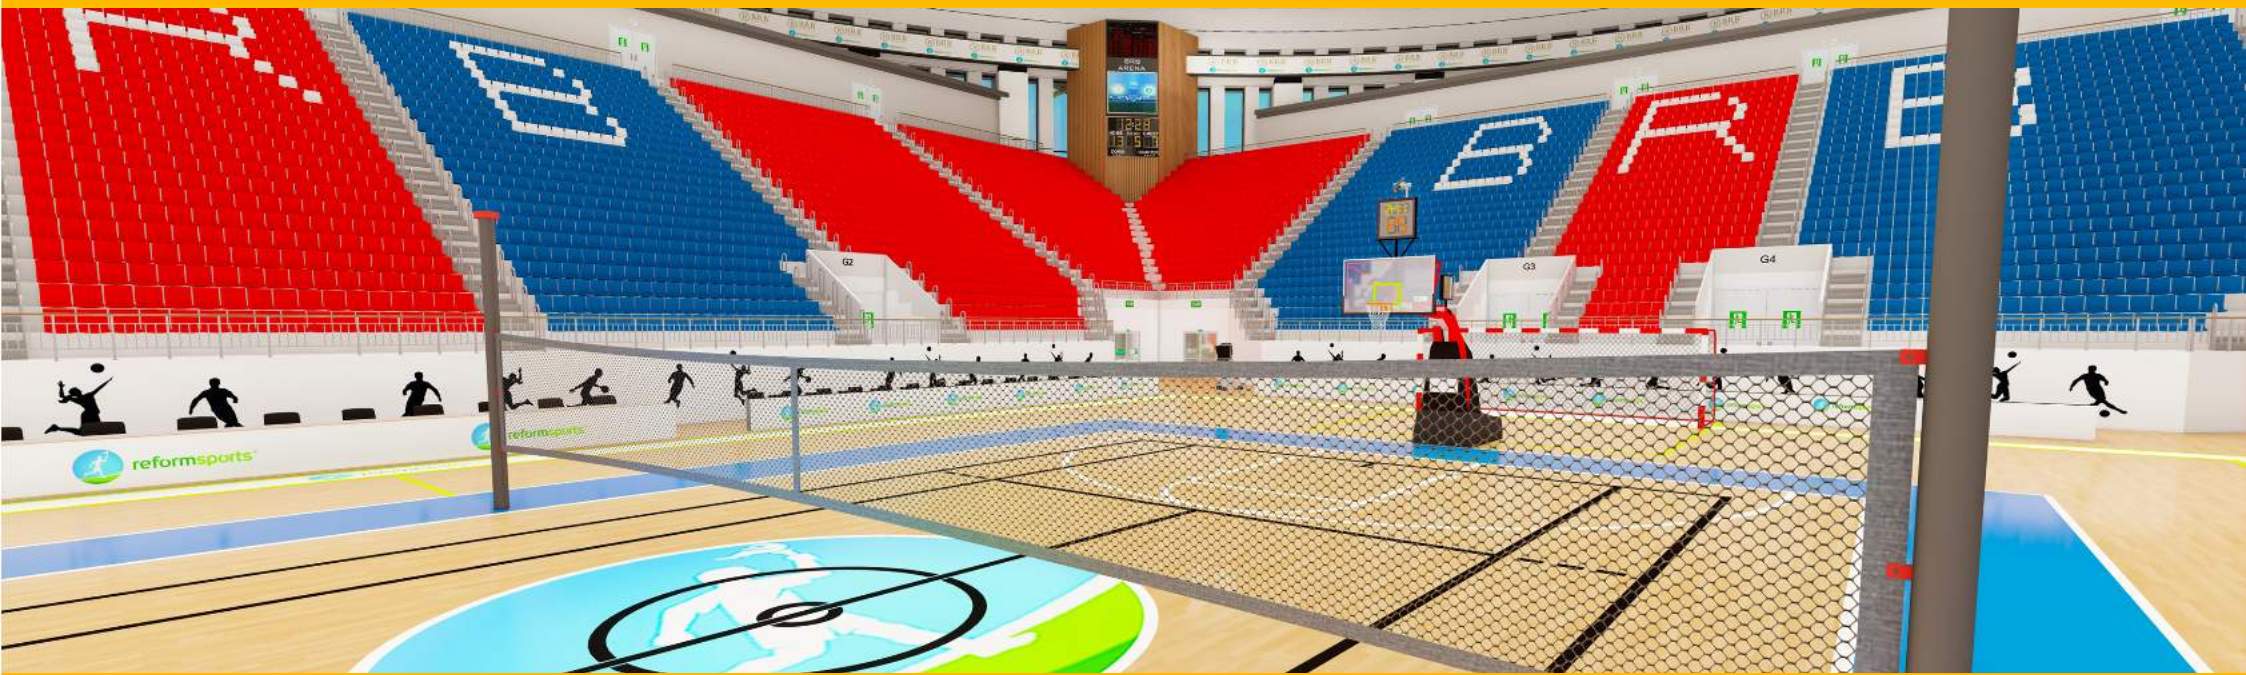

+90 212 533 70 73

FIBA STANDARDS PARQUET FLOOR

reformsports.com

info@reformsports.com

+90 212 533 70 73

INTERNATIONAL STANDARD EQUIPMENT

10.000
SEATS
CAPACITY

TRIBUNES